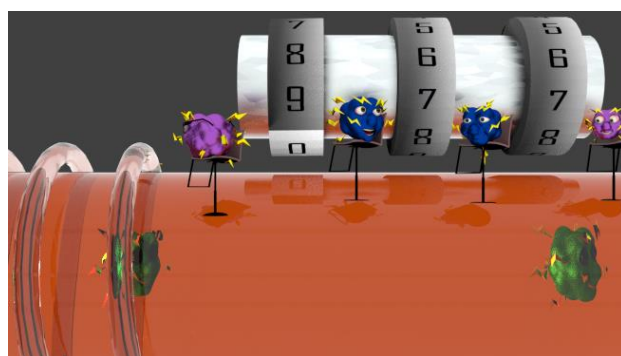

Electric Eddy and the Un-Watched Light

Teaches children the importance of turning lights off when they're not being used.

Electrons express their views about being wasted when there are so many great opportunities for them.

Electric Eddy has a Narrow Escape

Eddy and Delta have a narrow escape from certain discharge as Grandma saves the day. This cartoon highlights the amount energy required to boil a kettle and encourages people to only boil as much water as they need.

Electric Eddy Makes Some New Friends

No need for Eddy to worry about all the work required to power the new electrical equipment that's being installed. It turns out to be a new solar panel that generate lots of new green friends.

Electric Eddy and the Return of the Prodigal Son

Eddy and Delta discover how energy inefficient a young student can be, but what would it take to make them environmentally aware.